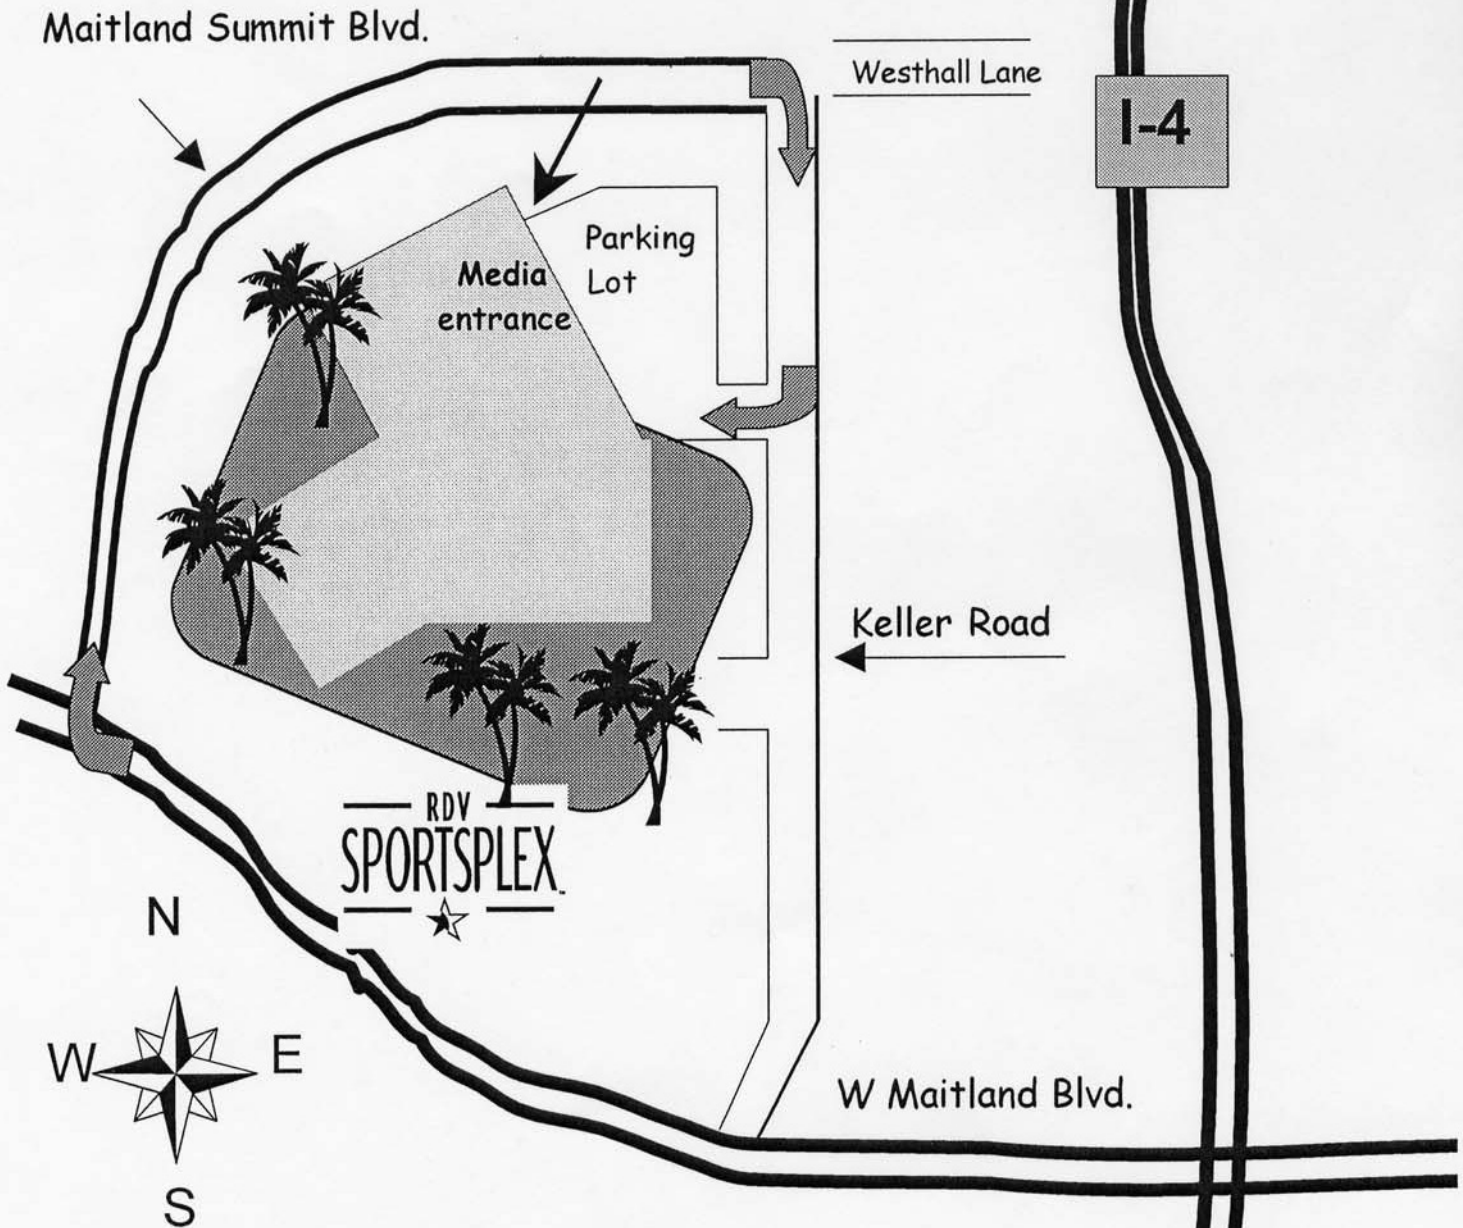

Map and Directions

Daytona (East)

From I-4 Westbound (from Daytona)

Exit I-4 at Maitland Blvd. (Exit #90B) take right but stay in center lane. Take right at third stop light (Maitland Summit Blvd., just past Keller Rd). Follow this around to Keller Road, take right then immediately another right to enter the parking lot at the media entrance.

From I-4 Eastbound (from Downtown)

Exit I-4 at Maitland Blvd. West (Exit #90B) take right. Go 1/4 mile to third stop light (Maitland Summit Blvd., just past Keller Rd.) and take a right. Follow this around to Keller Road, take right then immediately another right to enter the parking lot at the media entrance.